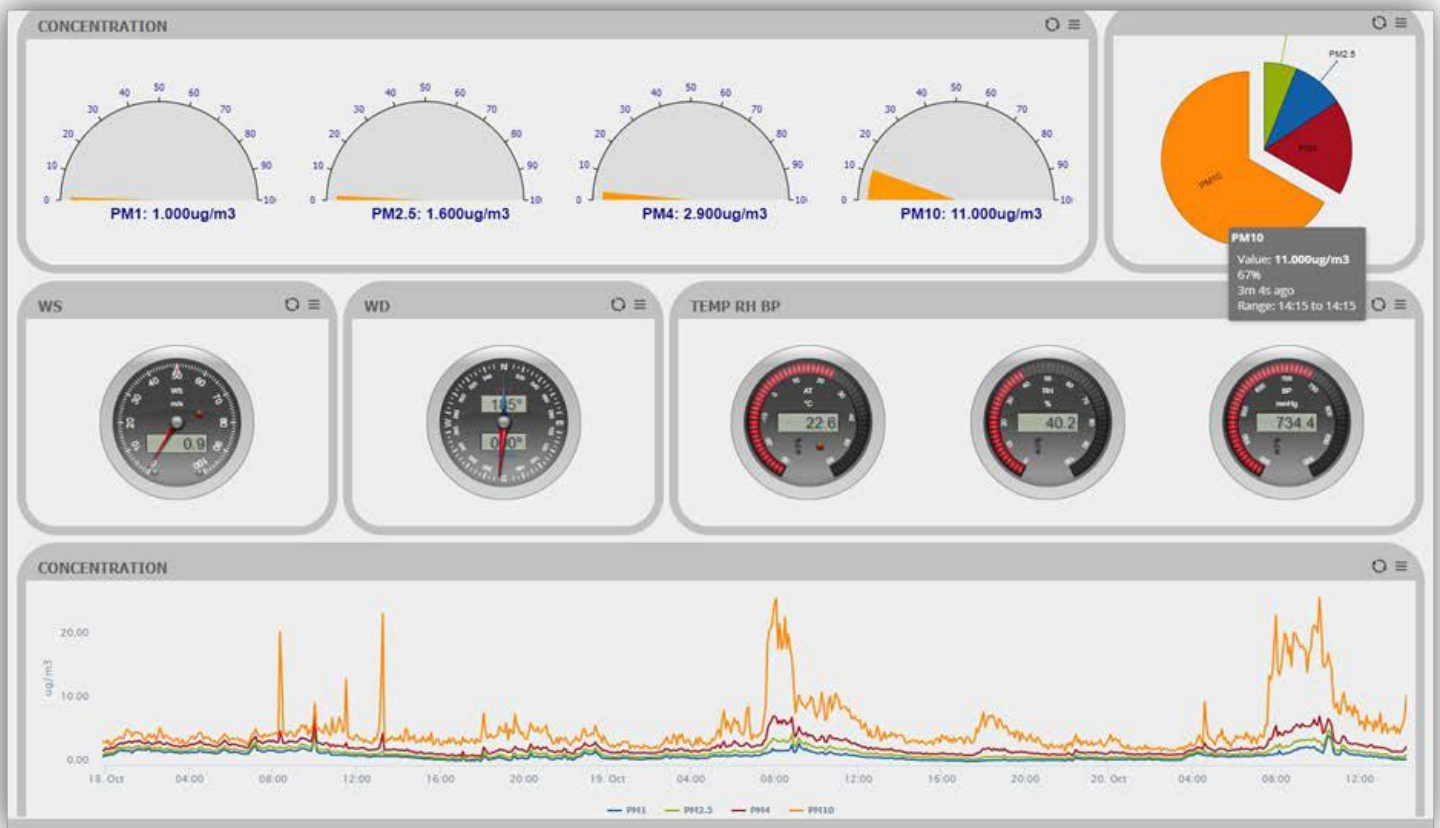

AQ EAGLE SYSTEM

CUSTOM WEB PAGE

The AQ EAGLE system offers personalized access to a custom, secure cloud web page, where averaged data is reported every 15 minutes domestically, and every one hour internationally.

Access your data remotely on any smartphone, laptop, or desktop computer. Additionally, Met One Instruments, Inc. now offers an opt-in feature for data sharing for crowd-sourced research initiatives!