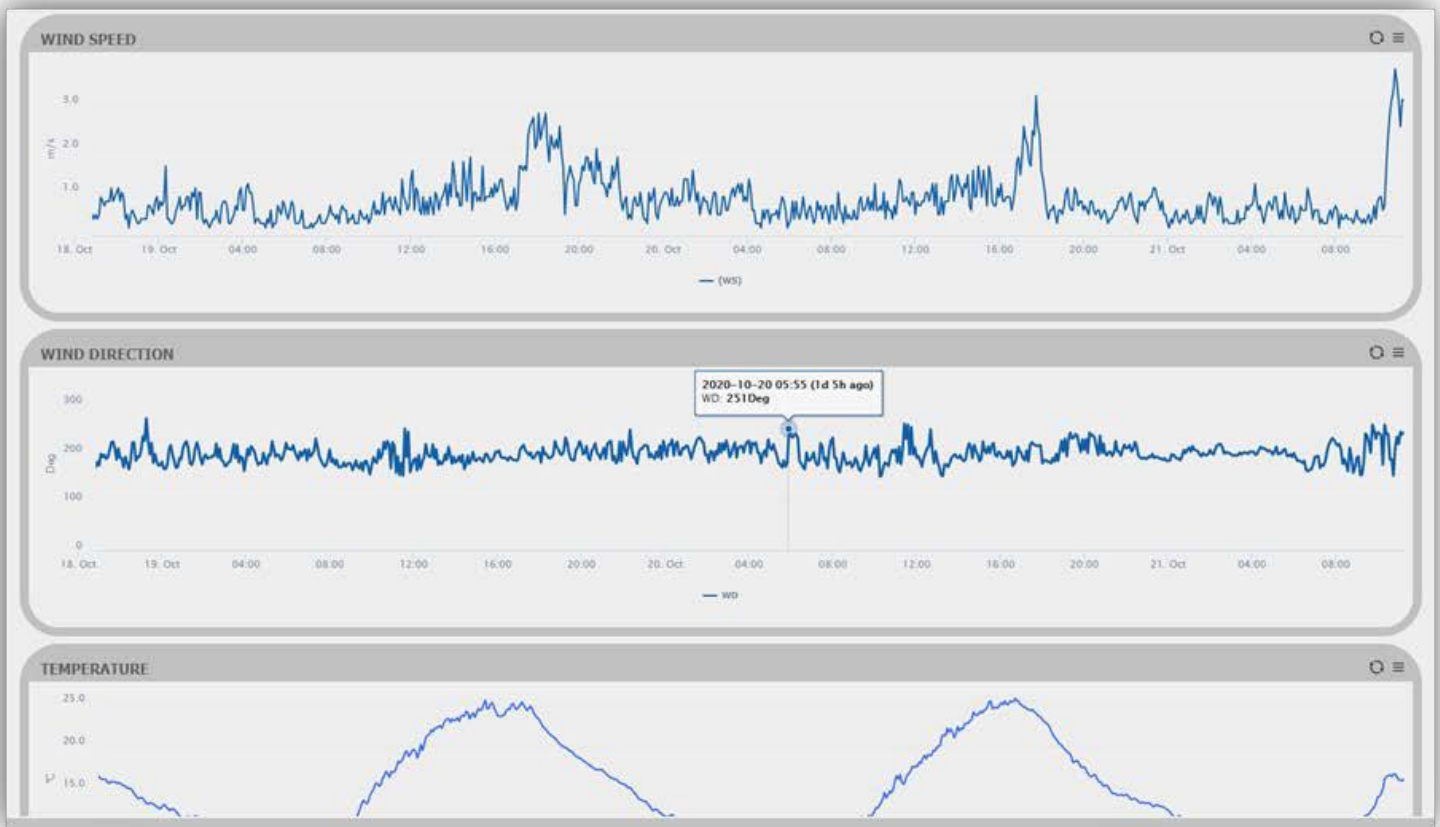

Kingfisher Business Park, London Road, Stroud, Gloucestershire, GL5 2BY, UK

Tel: +44 (0) 1453 733200

sales@et.co.uk

www.et.co.uk